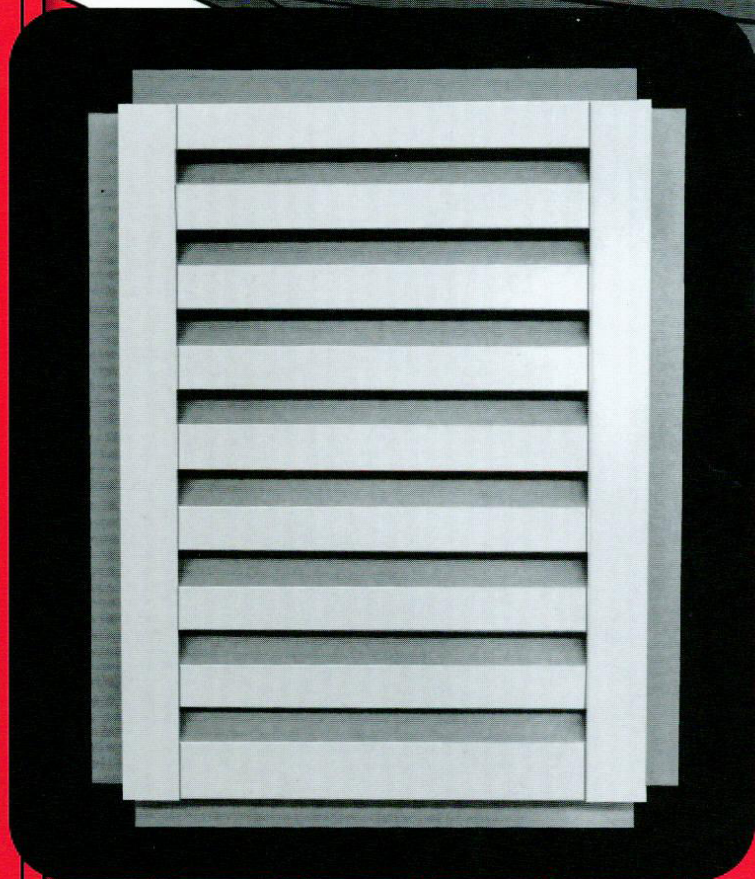

LOUVER

- **All steel construction - Prepainted white**
- **1/2" hardware cloth screen mounted at factory**
- **Flush on back side to allow any location on building without framed opening**
- **(4) sizes available: 18" x 24", 24" x 24", 24" x 30", 30" x 30"**
- **1 1/2" nailing flange for easy installation**
- **Louver blades provide full overlap**